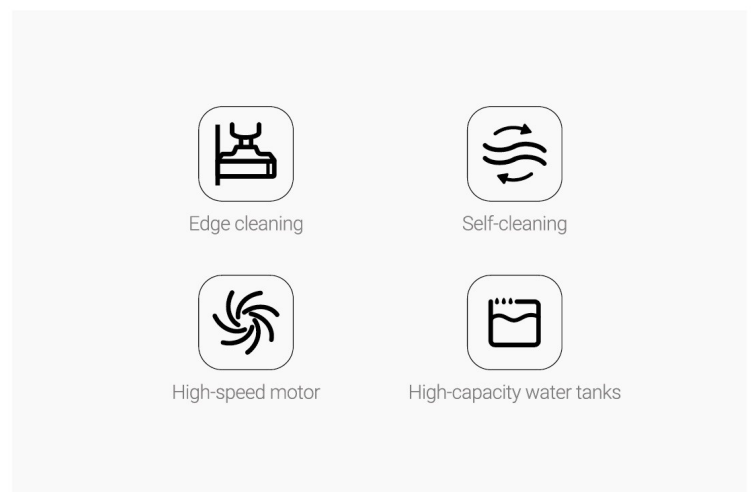

Features

In Box